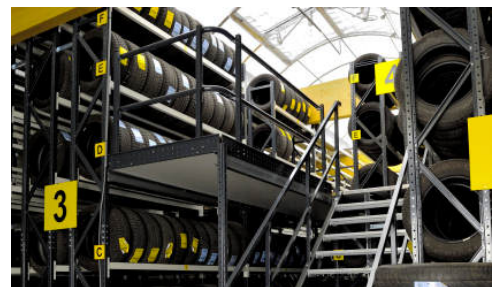

Tyre Storage Solutions

Vertical Tyre Storage

Horizontal Tyre Storage

Mobile Tyre Storage

Handling Equipment

Tyre Storage References

Please visit www.kasten-storage.com to see our other products.

Description

S90 Shelving

The S90 shelving system is ideal for smaller warehouses with manual handling. The basis of the system is painted uprights and tyre shelves made from highgrade pre-galvanized steel. These can be assembled in many different ways.

- Easy manual handling
- Versatile
- Efficient already in small scale installations

Tyres stored vertically provide a higher storage density and free up floor space. The tyre racks – with spans of up to 2 metres – can be very effective in small spaces.

Longspan Shelving

With longer shelf spans and fewer uprights and the possibility to have a double deep tyre storage, the long span system, can store more tyres in the same space, thereby increasing the storage density.

Due to the solid and stable design you can store standalone tyres as well as tyres with rims. If you have a building with sufficient height, the long span shelving can be configured into a double or a multitier installation, drastically increasing the available tyre storage space. The Constructor long span system is easy to install, adapt and to expand with your changing requirements.

- Increased storage density
- Robust

Tyre Storage Solutions › Vertical Tyre Storage