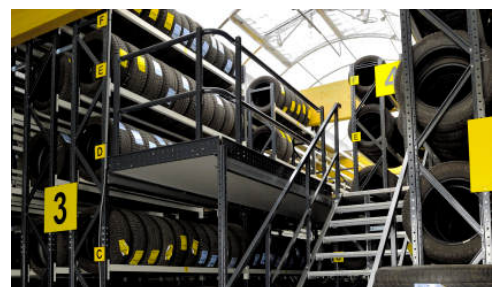

Tyre Storage Solutions

Vertical Tyre Storage
Horizontal Tyre Storage
Mobile Tyre Storage
Handling Equipment
Tyre Storage References

Please visit www.kasten-storage.com to see our other products.

Description

S90 Shelving

The S90 shelving system is ideal for smaller warehouses with manual handling. The basis of the system is painted uprights and tyre shelves made from highgrade pre-galvanized steel. These can be assembled in many different ways.

- Easy manual handling
- Versatile
- Efficient already in small scale installations

Tyres stored vertically provide a higher storage density and free up floor space. The tyre racks – with spans of up to 2 metres – can be very effective in small spaces.

Longspan Shelving

With longer shelf spans and fewer uprights and the possibility to have a double deep tyre storage, the long span system, can store more tyres in the same space, thereby increasing the storage density.

Due to the solid and stable design you can store standalone tyres as well as tyres with rims. If you have a building with sufficient height, the long span shelving can be configured into a double or a multitier installation, drastically increasing the available tyre storage space. The Constructor long span system is easy to install, adapt and to expand with your changing requirements.

- Increased storage density
- Robust

Tyre Storage Solutions › Vertical Tyre Storage