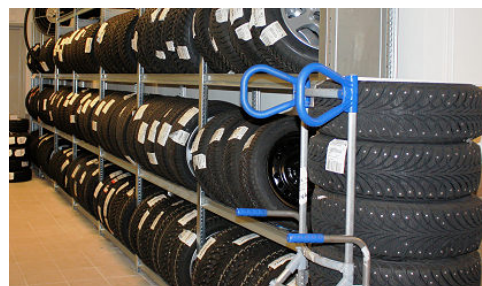

Tyre Storage Solutions

Vertical Tyre Storage

Horizontal Tyre Storage

Mobile Tyre Storage

Handling Equipment

Tyre Storage References

Please visit www.kasten-storage.com to see our other products.

Description

S90 Shelving

The S90 shelving system is ideal for smaller warehouses with manual handling. The basis of the system is painted uprights and tyre shelves made from highgrade pre-galvanized steel. These can be assembled in many different ways.

- Easy manual handling
- Versatile
- Efficient already in small scale installations

Tyres stored vertically provide a higher storage density and free up floor space. The tyre racks – with spans of up to 2 metres – can be very effective in small spaces.

Longspan Shelving

With longer shelf spans and fewer uprights and the possibility to have a double deep tyre storage, the long span system, can store more tyres in the same space, thereby increasing the storage density.

Due to the solid and stable design you can store standalone tyres as well as tyres with rims. If you have a building with sufficient height, the long span shelving can be configured into a double or a multitier installation, drastically increasing the available tyre storage space. The Constructor long span system is easy to install, adapt and to expand with your changing requirements.

- Increased storage density
- Robust

Tyre Storage Solutions › Vertical Tyre Storage